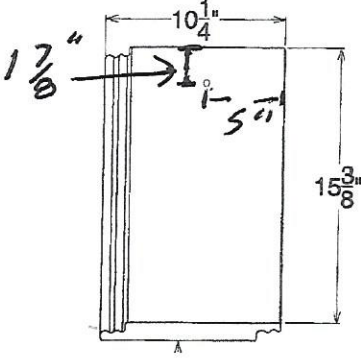

PROFILE DRAWINGS

Slate, Shake, Custom Brushed, Cotswold Stone, & Riviera

nose/butt -- 1"

nose/butt -- 1"