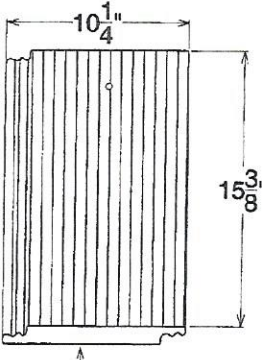

PROFILE DRAWINGS

Slate, Shake, Custom Brushed, Cotswold Stone, & Riviera

nose/butt -- 1"

nose/butt -- 1"