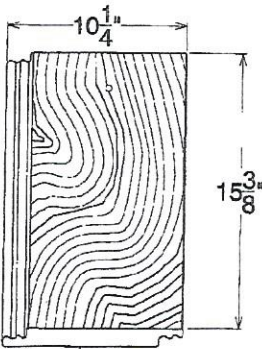

PROFILE DRAWINGS

Slate, Shake, Custom Brushed, Cotswold Stone, & Riviera

nose/butt -- 1"

nose/butt -- 1"