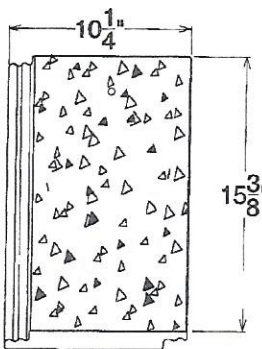

PROFILE DRAWINGS

Slate, Shake, Custom Brushed, Cotswold Stone, & Riviera

nose/butt -- 1"

nose/butt -- 1"